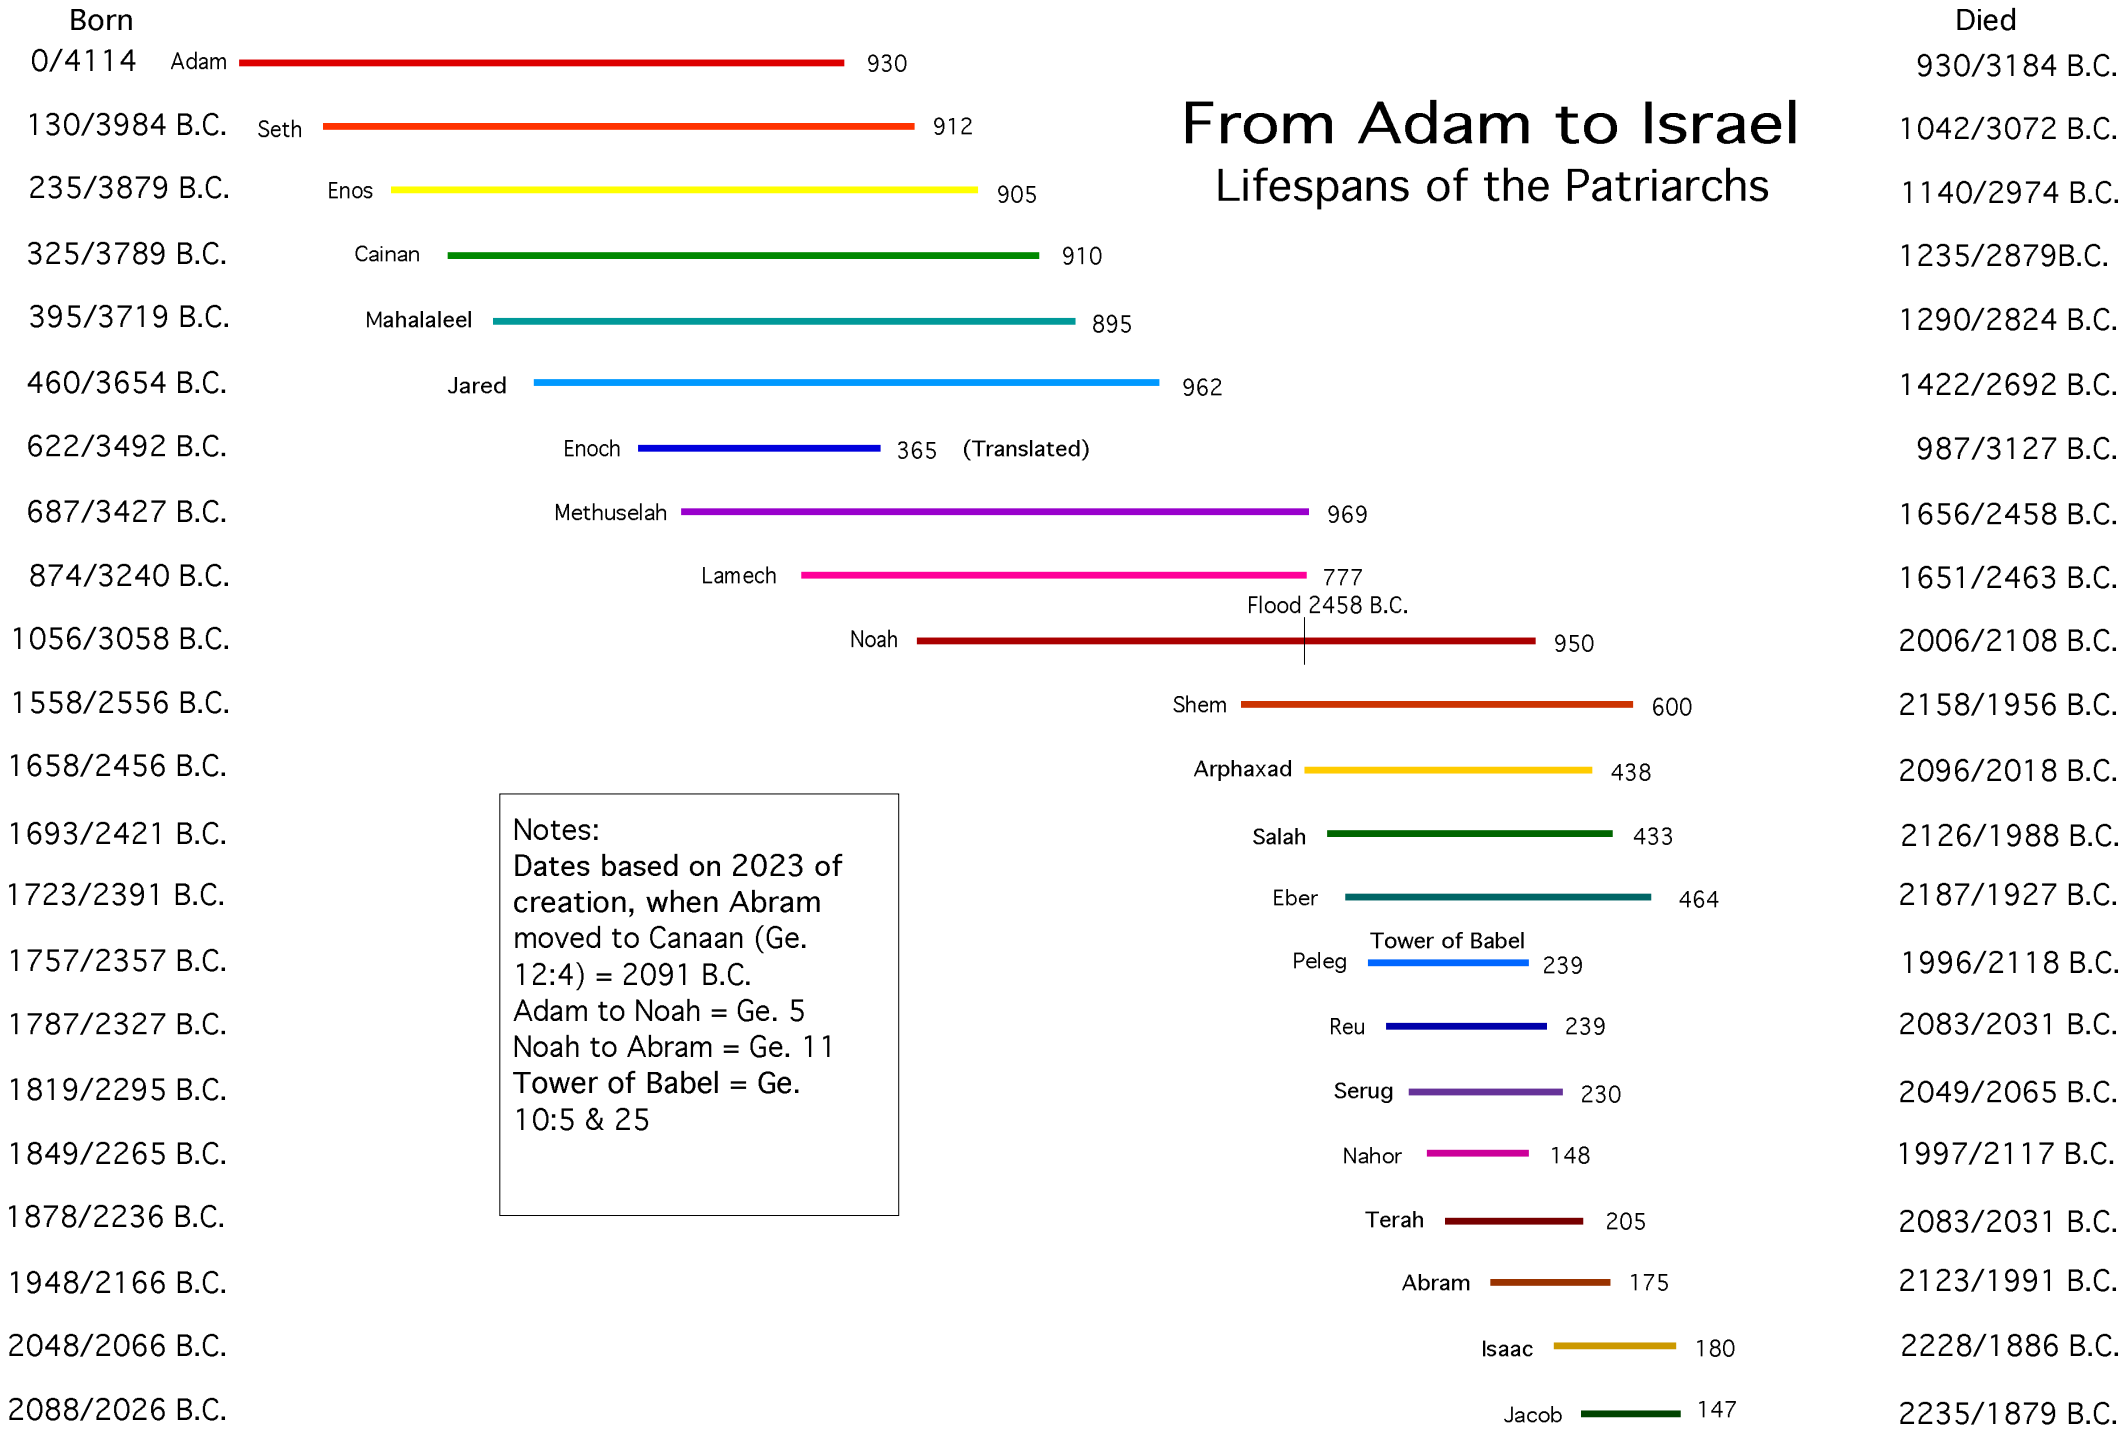

From Adam to Israel

Lifespans of the Patriarchs

Notes:
 Dates based on 2023 of creation, when Abram moved to Canaan (Ge. 12:4) = 2091 B.C.
 Adam to Noah = Ge. 5
 Noah to Abram = Ge. 11
 Tower of Babel = Ge. 10:5 & 25